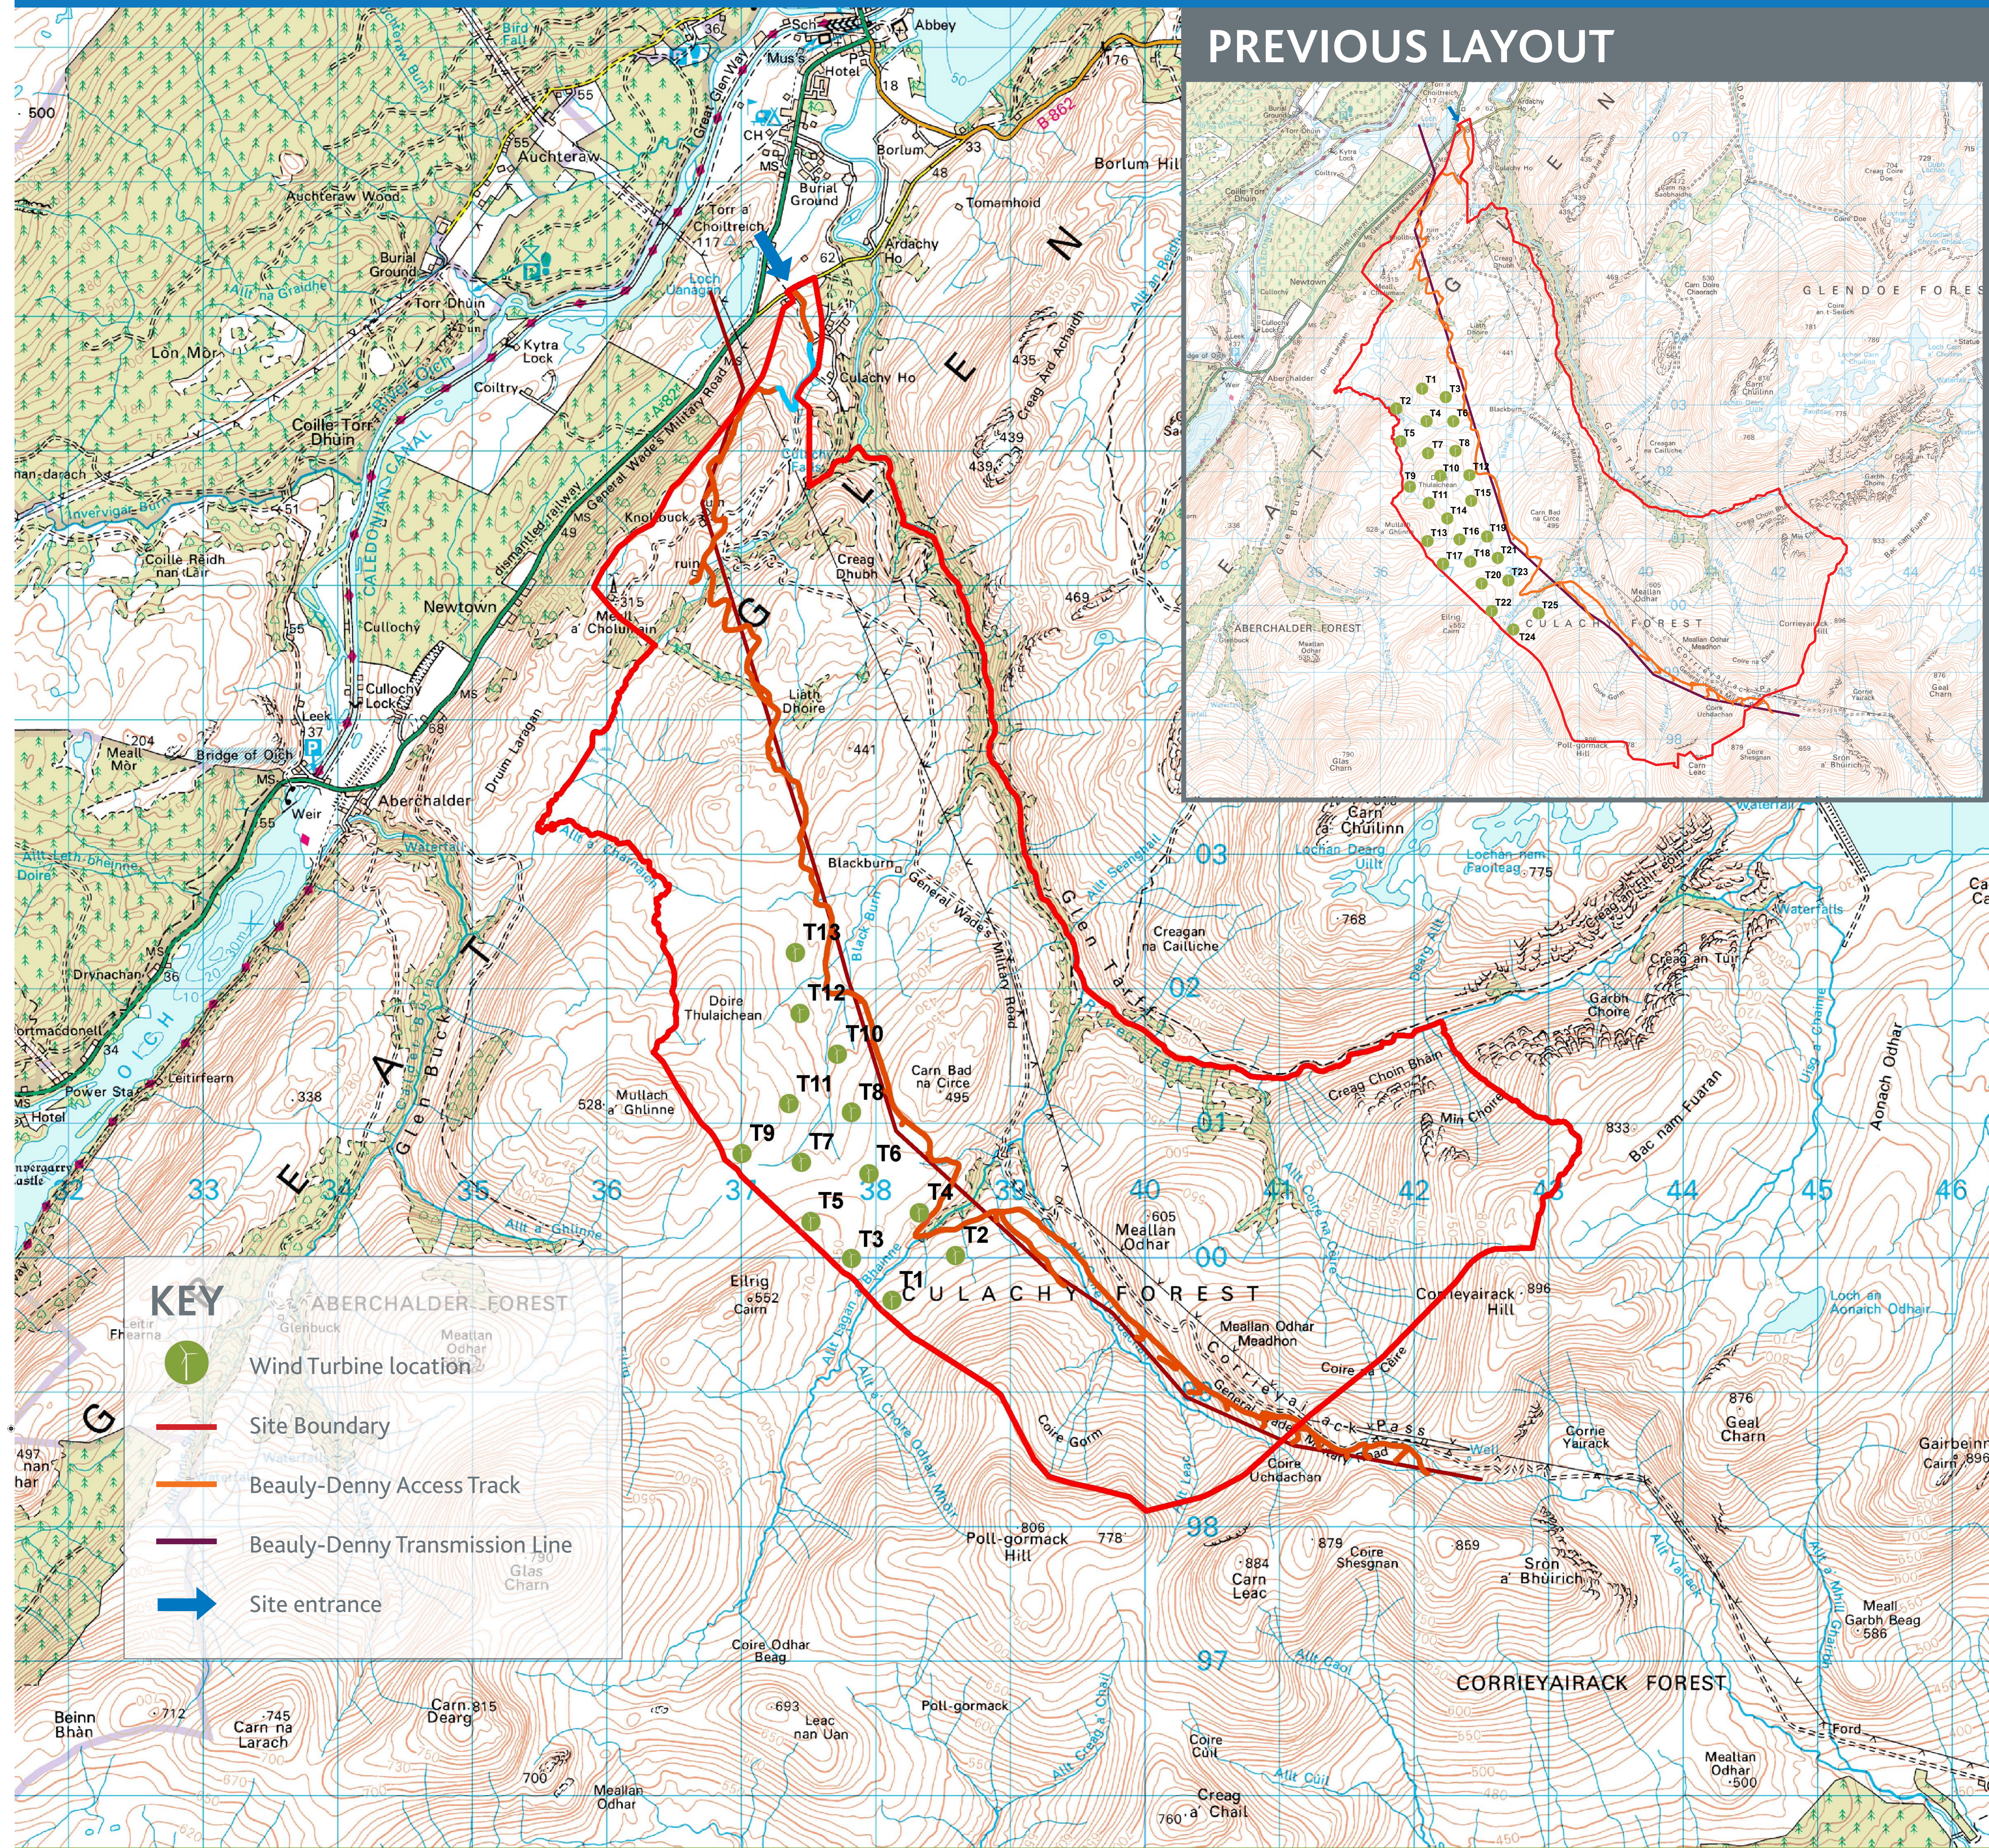

CULACHY WIND FARM

NEW LAYOUT

PREVIOUS LAYOUT

Site Layout

The map includes the proposed site entrance, positions of the turbines, and the Beauly-Denny Transmission line and access track.

Reproduced from Ordnance Survey Digital Map Data
© Crown copyright 2014. All rights reserved. Licence number 0100031673